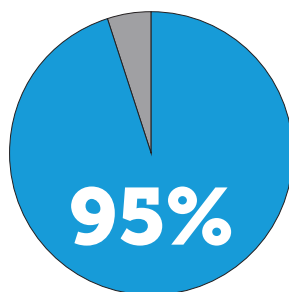

In 2016, 30 Ryan Fellow Principals trained by Accelerate Institute impacted:

9,392 students
in just one year

 **10-Year Impact**
31,344 students

ACADEMIC IMPACT

With Accelerator training...

Accelerator Principals brought students to grade level

Students at schools led by Ryan Fellows

GREW FASTER

than their peers

95%
Student
Attendance
Rate Average

Schools led by Ryan Fellows

OUTPERFORM

their peers on the ACT