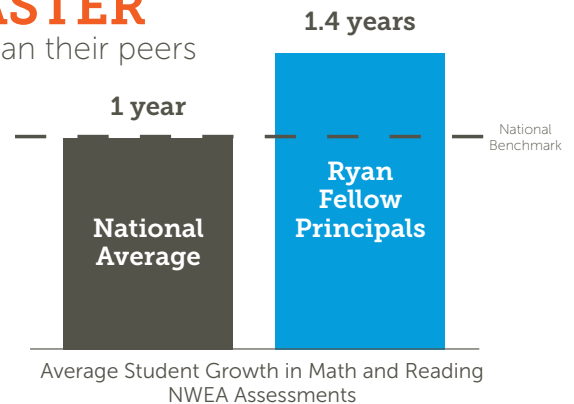

In 2016, 30 Ryan Fellow Principals trained by Accelerate Institute impacted:

9,392 students
in just one year

 **10-Year Impact**
31,344 students

ACADEMIC IMPACT

With Accelerator training...

Accelerator Principals brought students to grade level

Students at schools led by Ryan Fellows

GREW FASTER

than their peers

95%
Student
Attendance
Rate Average

Schools led by Ryan Fellows

OUTPERFORM

their peers on the ACT