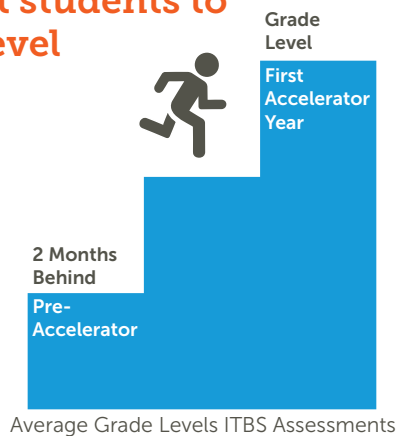

In 2016, 30 Ryan Fellow Principals trained by Accelerate Institute impacted:

9,392 students
in just one year

 **10-Year Impact**
31,344 students

ACADEMIC IMPACT

With Accelerator training...

Accelerator Principals brought students to grade level