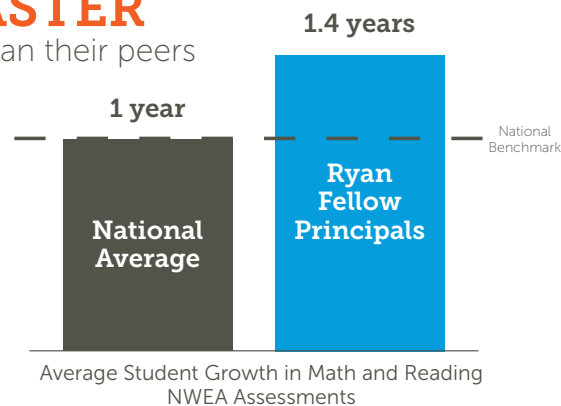

In 2016, 30 Ryan Fellow Principals trained by Accelerate Institute impacted: **9,392 students** in just one year

10-Year Impact
31,344 students

Accelerator principals lead a variety of schools

ACADEMIC IMPACT

With Accelerator training...

Accelerator Principals brought students to grade level

Students at schools led by Ryan Fellows

GREW FASTER

than their peers

RETENTION

Ryan Fellows were

18% MORE LIKELY