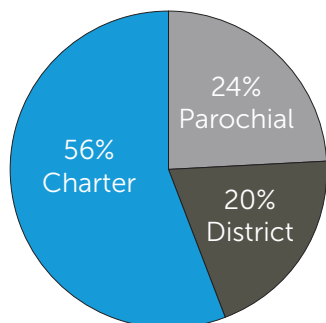

In 2016, 30 Ryan Fellow Principals trained by Accelerate Institute impacted: **9,392 students** in just one year

10-Year Impact
31,344 students

Accelerator principals lead a variety of schools

ACADEMIC IMPACT