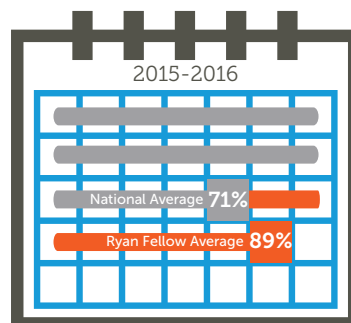

RETENTION

Ryan Fellows were

18% MORE LIKELY

to remain at their school than the average first-year charter school principal