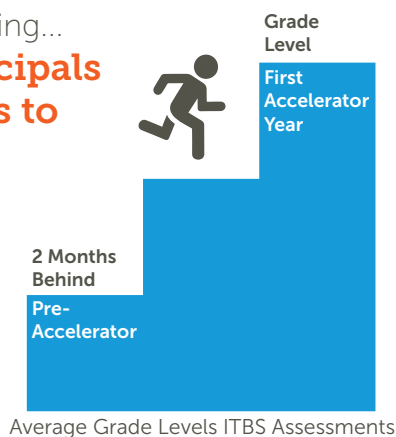

In 2016, 30 Ryan Fellow Principals trained by Accelerate Institute impacted: **9,392 students** in just one year

10-Year Impact
31,344 students

Accelerator principals lead a variety of schools

ACADEMIC IMPACT

With Accelerator training...

Accelerator Principals brought students to grade level

Students at schools led by Ryan Fellows

GREW FASTER

than their peers

RETENTION

Ryan Fellows were

18% MORE LIKELY